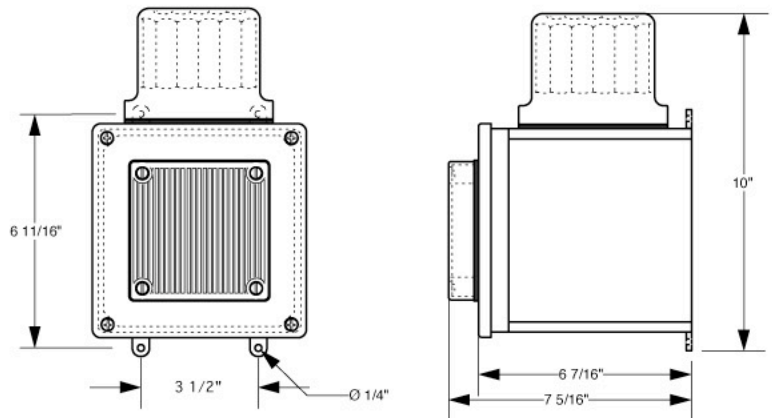

Audible/Visual Alarm

AS115CLX25S

Kit includes:

- UL Type 4X 6x6x6" box with external mounting feet
- Hole cut out for Ingram's AH1158R and LX25
- AH115A8R- UL Type 4X, 120 VAC Sounder**
- LX25 - UL Type 4x, 25 watt, 120 VAC light*
- Includes all necessary hardware except mounting hardware for box.

AS115CLX40FS

Kit includes:

- UL Type 4X 6x6x6" box with external mounting feet
- Hole cut out for Ingram's AH1158R and LX40F
- AH115A8R- UL Type 4X, 120 VAC Sounder**
- LX40F - UL Type 4x, 40 watt, 120 VAC light with SSF150W flasher*
- SSF150W - UL Recognized , 120 VAC, 75 Flashes per min. solid state flasher
- Includes all necessary mounting hardware except mounting hardware for box.