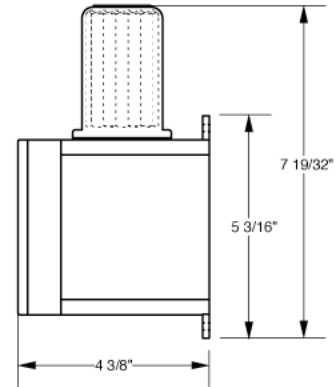

## VMX15T

Kit includes:

- UL Type 4X 4x4x4" box with external mounting feet
- Hole cut out for Ingram's MX15
- MX15 - UL Type 4X, 15 watt, 120 VAC light\*
- Includes all necessary hardware except mounting hardware for box.

## VMX25FT

Kit includes:

- UL Type 4X 4x4x4" box with external mounting feet
- Hole cut out for Ingram's MX25F
- MX25F - UL Type 4X, 25 watt, 120 VAC light with SSF150W flasher\*
- SSF150W - UL Recognized, 120 VAC, 75 Flashes per min. solid state flasher
- Includes all necessary hardware except mounting hardware for box.