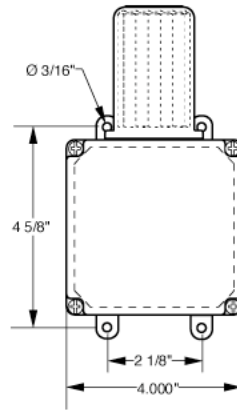

## VMX15T

Kit includes:

- UL Type 4X 4x4x4" box with external mounting feet
- Hole cut out for Ingram's MX15
- MX15 - UL Type 4X, 15 watt, 120 VAC light\*
- Includes all necessary hardware except mounting hardware for box.

## VMX25FT

Kit includes:

- UL Type 4X 4x4x4" box with external mounting feet
- Hole cut out for Ingram's MX25F
- MX25F - UL Type 4X, 25 watt, 120 VAC light with SSF150W flasher\*
- SSF150W - UL Recognized, 120 VAC, 75 Flashes per min. solid state flasher
- Includes all necessary hardware except mounting hardware for box.